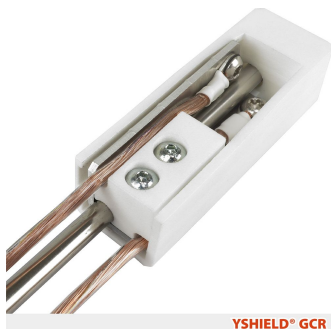

YSHIELD® GCR | Grounding rod

Stainless steel grounding rod for portable textile products.

Stainless steel grounding rod for portable textile products, such as canopies, sleeping bag, bedding, or earthing products. **Fixed shielding products (paints, meshes, fleeces, plaster, reinforcement fabrics, etc.) MUST NOT be grounded with this rod.**

- Connectivity: 2 cable connections
- Scope of delivery: Grounding rod made from stainless steel with a length of 43 cm plus a protective cover (25 x 25 x 73 mm), all necessary screws, discs, cable lugs and a screwing tool with Torx®-Bits. Cable is not included in the scope of delivery – we recommend our pre-assembled cables GL.